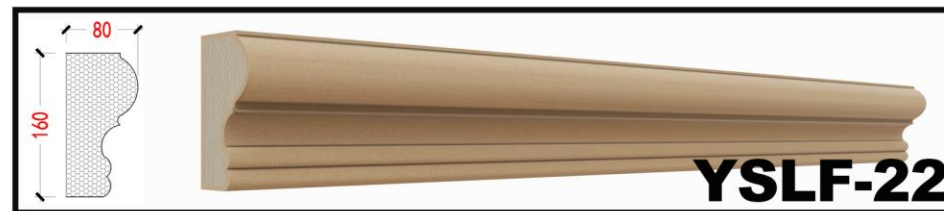

# What are eps lines?

eps line is a new type of exterior wall decoration material made of polystyrene as the main raw material. eps decorative lines can be fireproof and will not emit toxic substances, is environmental protection of high quality decorative building materials products. It is a new type of exterior wall decorative lines and components, more suitable for installation, in the exterior wall EPS, XPS insulation, can not only reflect the European classical, elegant decorative style, but also to ensure that the main building exterior wall does not appear cold, hot bridge effect. It has the advantages of convenient installation, economy and long durability.

## External decoration mouldings

corbel

corner post

roman column

cornice line

window cover trim line

decorative relief

**YSLF-41**

**YSLF-42**

**YSLF-43**

**YSLF-44**

**YSLF-45**

**YSLF-46**

**YSLF-47**

**YSLF-48**

**YSLF-49**