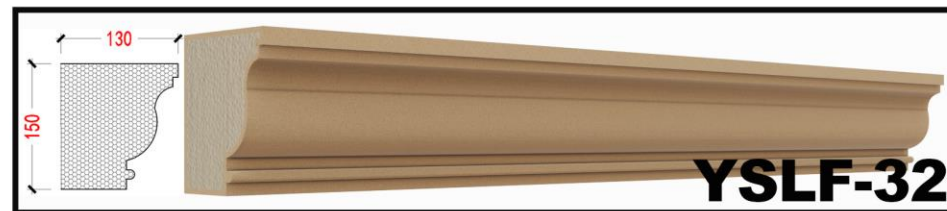

# What are eps lines?

eps line is a new type of exterior wall decoration material made of polystyrene as the main raw material. eps decorative lines can be fireproof and will not emit toxic substances, is environmental protection of high quality decorative building materials products. It is a new type of exterior wall decorative lines and components, more suitable for installation, in the exterior wall EPS, XPS insulation, can not only reflect the European classical, elegant decorative style, but also to ensure that the main building exterior wall does not appear cold, hot bridge effect. It has the advantages of convenient installation, economy and long durability.

## External decoration mouldings

corbel

corner post

roman column

cornice line

window cover trim line

decorative relief

**YSLF-41**

**YSLF-42**

**YSLF-43**

**YSLF-44**

**YSLF-45**

**YSLF-46**

**YSLF-47**

**YSLF-48**

**YSLF-49**