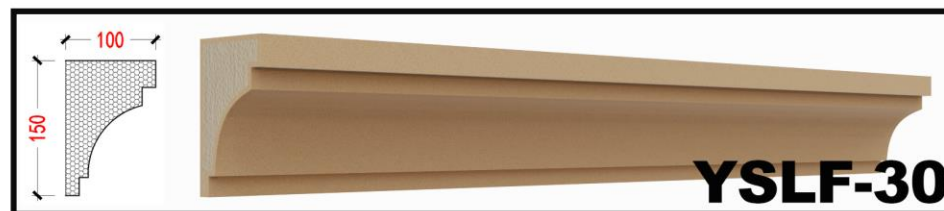

# What are eps lines?

eps line is a new type of exterior wall decoration material made of polystyrene as the main raw material. eps decorative lines can be fireproof and will not emit toxic substances, is environmental protection of high quality decorative building materials products. It is a new type of exterior wall decorative lines and components, more suitable for installation, in the exterior wall EPS, XPS insulation, can not only reflect the European classical, elegant decorative style, but also to ensure that the main building exterior wall does not appear cold, hot bridge effect. It has the advantages of convenient installation, economy and long durability.

## External decoration mouldings

corbel

corner post

roman column

cornice line

window cover trim line

decorative relief

**YSLF-41**

**YSLF-42**

**YSLF-43**

**YSLF-44**

**YSLF-45**

**YSLF-46**

**YSLF-47**

**YSLF-48**

**YSLF-49**