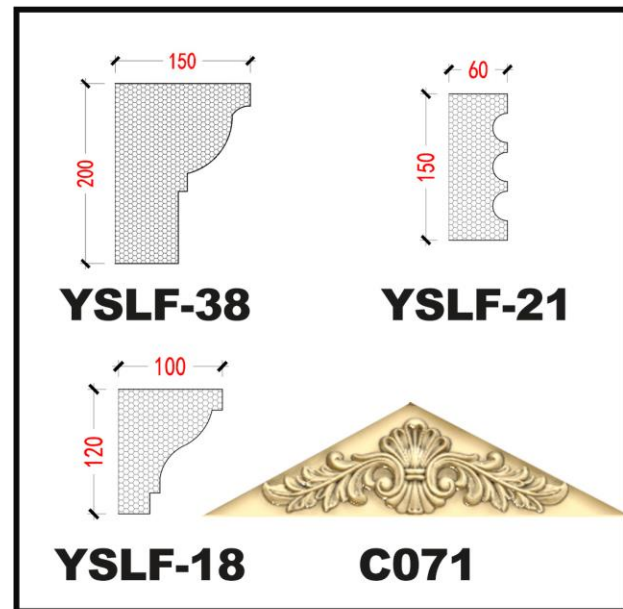

**BL-26**

**BL-27**

**BL-30**

**Foam ceramics**

**Polystyrene foam**

## **Two kind of carving materials**

**features:Light weight,easy to install,environmental protection and green building materials, flame retardant,solid products,long life,various styles,size can be customized**

**CT-22**

**CT-23**

**CT-24**

**YSLF-38**

**YSLF-21**

**C578**

**YSLF-38**

**YSLF-21**

**ZB074**

**ZZ-1**

**ZZ-2**

**ZZ-3**

**ZZ-4**

**ZZ-6**

**ZZ-7**

**ZZ-8**