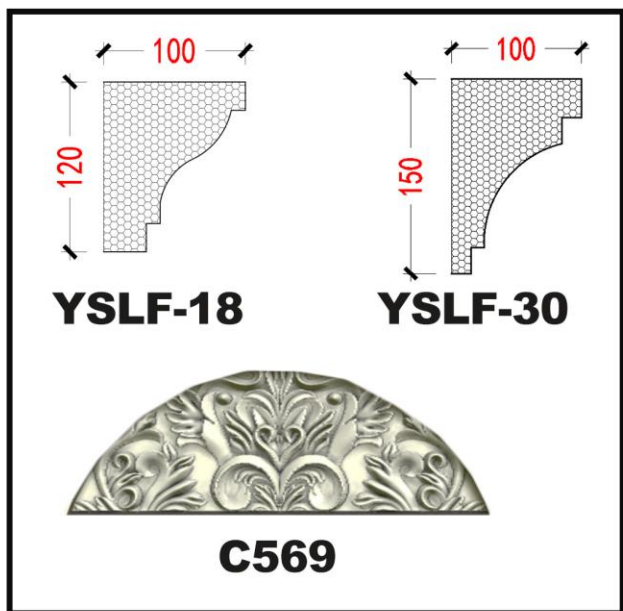

**BL-26**

**BL-27**

**BL-30**

**Foam ceramics**

**Polystyrene foam**

## **Two kind of carving materials**

**features:Light weight,easy to install,environmental protection and green building materials, flame retardant,solid products,long life,various styles,size can be customized**

**CT-22**

**CT-23**

**CT-24**

**YSLF-38**

**YSLF-21**

**C578**

**YSLF-38**

**YSLF-21**

**ZB074**

**ZZ-1**

**ZZ-2**

**ZZ-3**

**ZZ-4**

**ZZ-6**

**ZZ-7**

**ZZ-8**