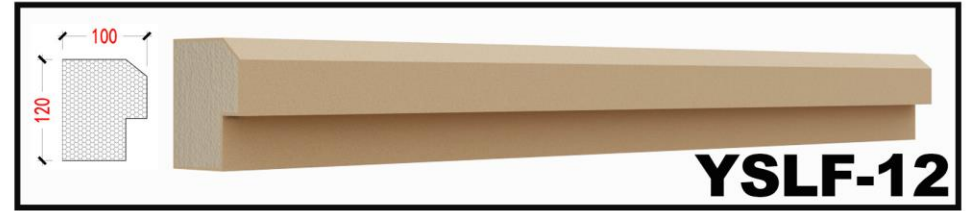

# What are eps lines?

eps line is a new type of exterior wall decoration material made of polystyrene as the main raw material. eps decorative lines can be fireproof and will not emit toxic substances, is environmental protection of high quality decorative building materials products. It is a new type of exterior wall decorative lines and components, more suitable for installation, in the exterior wall EPS, XPS insulation, can not only reflect the European classical, elegant decorative style, but also to ensure that the main building exterior wall does not appear cold, hot bridge effect. It has the advantages of convenient installation, economy and long durability.

## External decoration mouldings

corbel

corner post

roman column

cornice line

window cover trim line

decorative relief

**YSLF-41**

**YSLF-42**

**YSLF-43**

**YSLF-44**

**YSLF-45**

**YSLF-46**

**YSLF-47**

**YSLF-48**

**YSLF-49**