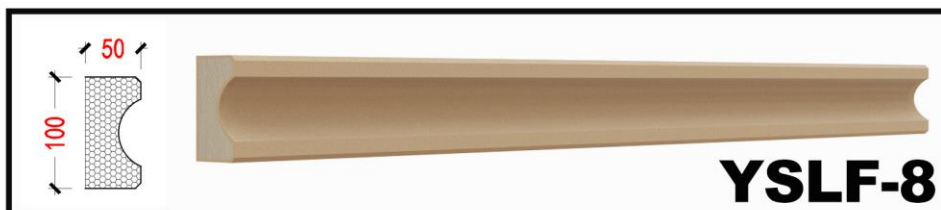

# What are eps lines?

eps line is a new type of exterior wall decoration material made of polystyrene as the main raw material. eps decorative lines can be fireproof and will not emit toxic substances, is environmental protection of high quality decorative building materials products. It is a new type of exterior wall decorative lines and components, more suitable for installation, in the exterior wall EPS, XPS insulation, can not only reflect the European classical, elegant decorative style, but also to ensure that the main building exterior wall does not appear cold, hot bridge effect. It has the advantages of convenient installation, economy and long durability.

## External decoration mouldings

corbel

corner post

roman column

cornice line

window cover trim line

decorative relief

**YSLF-41**

**YSLF-42**

**YSLF-43**

**YSLF-44**

**YSLF-45**

**YSLF-46**

**YSLF-47**

**YSLF-48**

**YSLF-49**