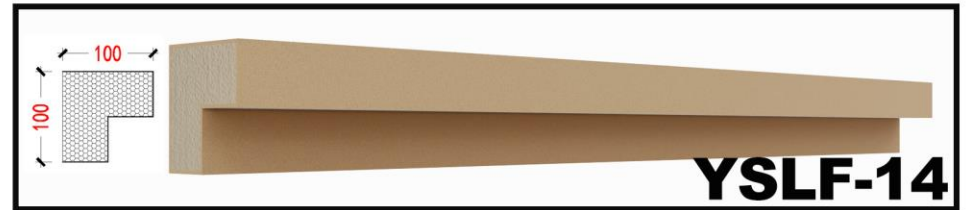

# What are eps lines?

eps line is a new type of exterior wall decoration material made of polystyrene as the main raw material. eps decorative lines can be fireproof and will not emit toxic substances, is environmental protection of high quality decorative building materials products. It is a new type of exterior wall decorative lines and components, more suitable for installation, in the exterior wall EPS, XPS insulation, can not only reflect the European classical, elegant decorative style, but also to ensure that the main building exterior wall does not appear cold, hot bridge effect. It has the advantages of convenient installation, economy and long durability.

## External decoration mouldings

corbel

corner post

roman column

cornice line

window cover trim line

decorative relief

**YSLF-41**

**YSLF-42**

**YSLF-43**

**YSLF-44**

**YSLF-45**

**YSLF-46**

**YSLF-47**

**YSLF-48**

**YSLF-49**