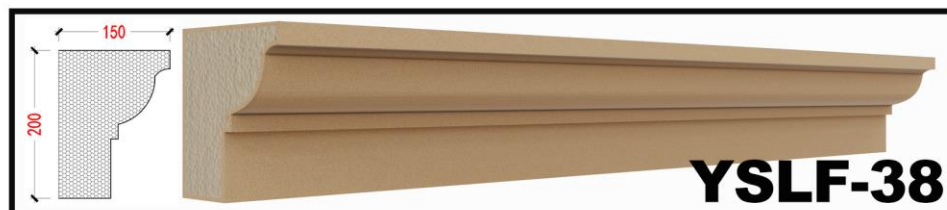

# What are eps lines?

eps line is a new type of exterior wall decoration material made of polystyrene as the main raw material. eps decorative lines can be fireproof and will not emit toxic substances, is environmental protection of high quality decorative building materials products. It is a new type of exterior wall decorative lines and components, more suitable for installation, in the exterior wall EPS, XPS insulation, can not only reflect the European classical, elegant decorative style, but also to ensure that the main building exterior wall does not appear cold, hot bridge effect. It has the advantages of convenient installation, economy and long durability.

## External decoration mouldings

corbel

corner post

roman column

cornice line

window cover trim line

decorative relief

**YSLF-41**

**YSLF-42**

**YSLF-43**

**YSLF-44**

**YSLF-45**

**YSLF-46**

**YSLF-47**

**YSLF-48**

**YSLF-49**