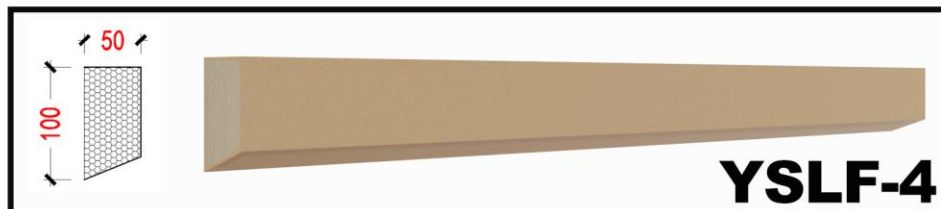

# What are eps lines?

eps line is a new type of exterior wall decoration material made of polystyrene as the main raw material. eps decorative lines can be fireproof and will not emit toxic substances, is environmental protection of high quality decorative building materials products. It is a new type of exterior wall decorative lines and components, more suitable for installation, in the exterior wall EPS, XPS insulation, can not only reflect the European classical, elegant decorative style, but also to ensure that the main building exterior wall does not appear cold, hot bridge effect. It has the advantages of convenient installation, economy and long durability.

## External decoration mouldings

corbel

corner post

roman column

cornice line

window cover trim line

decorative relief

**YSLF-41**

**YSLF-42**

**YSLF-43**

**YSLF-44**

**YSLF-45**

**YSLF-46**

**YSLF-47**

**YSLF-48**

**YSLF-49**