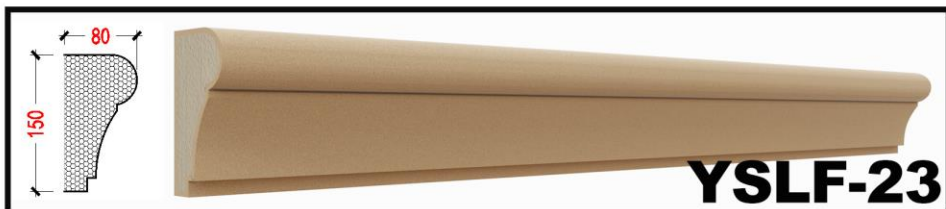

# What are eps lines?

eps line is a new type of exterior wall decoration material made of polystyrene as the main raw material. eps decorative lines can be fireproof and will not emit toxic substances, is environmental protection of high quality decorative building materials products. It is a new type of exterior wall decorative lines and components, more suitable for installation, in the exterior wall EPS, XPS insulation, can not only reflect the European classical, elegant decorative style, but also to ensure that the main building exterior wall does not appear cold, hot bridge effect. It has the advantages of convenient installation, economy and long durability.

## External decoration mouldings

corbel

corner post

roman column

cornice line

window cover trim line

decorative relief

**YSLF-41**

**YSLF-42**

**YSLF-43**

**YSLF-44**

**YSLF-45**

**YSLF-46**

**YSLF-47**

**YSLF-48**

**YSLF-49**