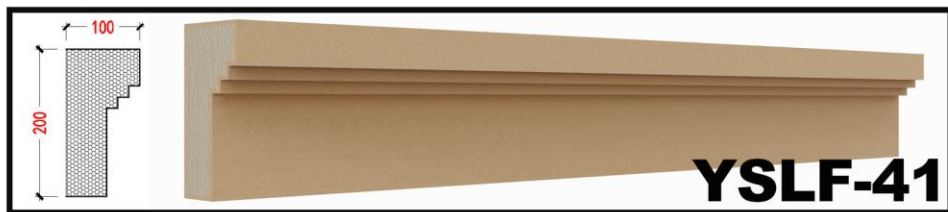

# What are eps lines?

eps line is a new type of exterior wall decoration material made of polystyrene as the main raw material. eps decorative lines can be fireproof and will not emit toxic substances, is environmental protection of high quality decorative building materials products. It is a new type of exterior wall decorative lines and components, more suitable for installation, in the exterior wall EPS, XPS insulation, can not only reflect the European classical, elegant decorative style, but also to ensure that the main building exterior wall does not appear cold, hot bridge effect. It has the advantages of convenient installation, economy and long durability.

## External decoration mouldings

corbel

corner post

roman column

cornice line

window cover trim line

decorative relief

**YSLF-41**

**YSLF-42**

**YSLF-43**

**YSLF-44**

**YSLF-45**

**YSLF-46**

**YSLF-47**

**YSLF-48**

**YSLF-49**