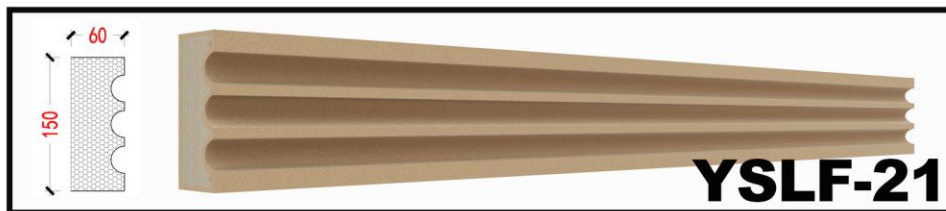

# What are eps lines?

eps line is a new type of exterior wall decoration material made of polystyrene as the main raw material. eps decorative lines can be fireproof and will not emit toxic substances, is environmental protection of high quality decorative building materials products. It is a new type of exterior wall decorative lines and components, more suitable for installation, in the exterior wall EPS, XPS insulation, can not only reflect the European classical, elegant decorative style, but also to ensure that the main building exterior wall does not appear cold, hot bridge effect. It has the advantages of convenient installation, economy and long durability.

## External decoration mouldings

corbel

corner post

roman column

cornice line

window cover trim line

decorative relief

**YSLF-41**

**YSLF-42**

**YSLF-43**

**YSLF-44**

**YSLF-45**

**YSLF-46**

**YSLF-47**

**YSLF-48**

**YSLF-49**