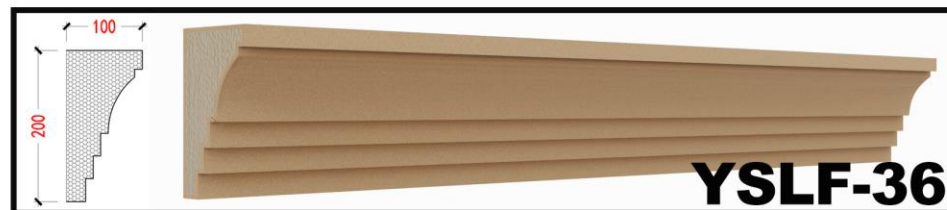

# What are eps lines?

eps line is a new type of exterior wall decoration material made of polystyrene as the main raw material. eps decorative lines can be fireproof and will not emit toxic substances, is environmental protection of high quality decorative building materials products. It is a new type of exterior wall decorative lines and components, more suitable for installation, in the exterior wall EPS, XPS insulation, can not only reflect the European classical, elegant decorative style, but also to ensure that the main building exterior wall does not appear cold, hot bridge effect. It has the advantages of convenient installation, economy and long durability.

## External decoration mouldings

corbel

corner post

roman column

cornice line

window cover trim line

decorative relief

**YSLF-41**

**YSLF-42**

**YSLF-43**

**YSLF-44**

**YSLF-45**

**YSLF-46**

**YSLF-47**

**YSLF-48**

**YSLF-49**