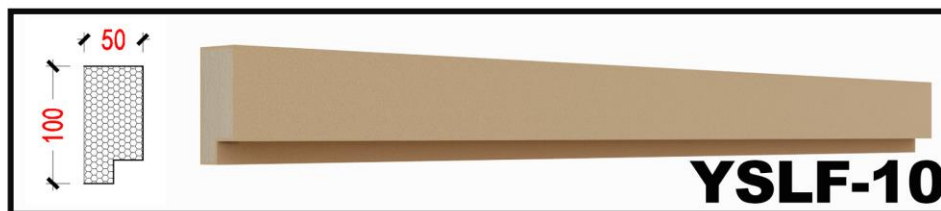

# What are eps lines?

eps line is a new type of exterior wall decoration material made of polystyrene as the main raw material. eps decorative lines can be fireproof and will not emit toxic substances, is environmental protection of high quality decorative building materials products. It is a new type of exterior wall decorative lines and components, more suitable for installation, in the exterior wall EPS, XPS insulation, can not only reflect the European classical, elegant decorative style, but also to ensure that the main building exterior wall does not appear cold, hot bridge effect. It has the advantages of convenient installation, economy and long durability.

## External decoration mouldings

corbel

corner post

roman column

cornice line

window cover trim line

decorative relief

**YSLF-41**

**YSLF-42**

**YSLF-43**

**YSLF-44**

**YSLF-45**

**YSLF-46**

**YSLF-47**

**YSLF-48**

**YSLF-49**