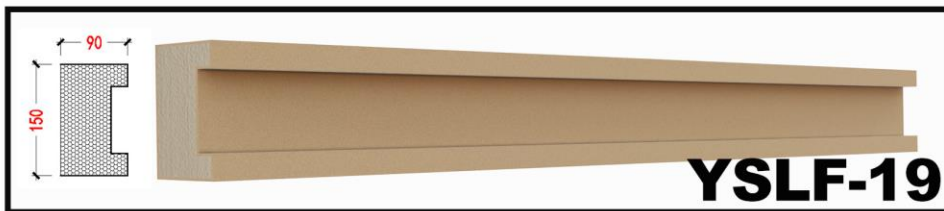

# What are eps lines?

eps line is a new type of exterior wall decoration material made of polystyrene as the main raw material. eps decorative lines can be fireproof and will not emit toxic substances, is environmental protection of high quality decorative building materials products. It is a new type of exterior wall decorative lines and components, more suitable for installation, in the exterior wall EPS, XPS insulation, can not only reflect the European classical, elegant decorative style, but also to ensure that the main building exterior wall does not appear cold, hot bridge effect. It has the advantages of convenient installation, economy and long durability.

## External decoration mouldings

corbel

corner post

roman column

cornice line

window cover trim line

decorative relief

**YSLF-41**

**YSLF-42**

**YSLF-43**

**YSLF-44**

**YSLF-45**

**YSLF-46**

**YSLF-47**

**YSLF-48**

**YSLF-49**