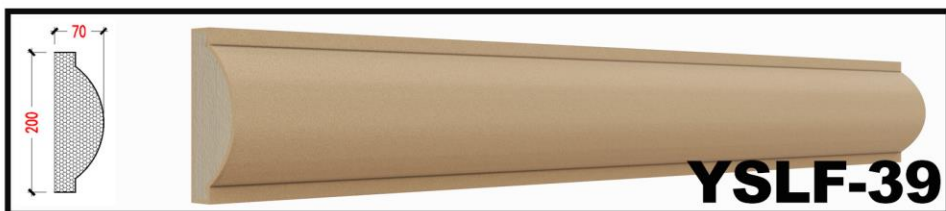

# What are eps lines?

eps line is a new type of exterior wall decoration material made of polystyrene as the main raw material. eps decorative lines can be fireproof and will not emit toxic substances, is environmental protection of high quality decorative building materials products. It is a new type of exterior wall decorative lines and components, more suitable for installation, in the exterior wall EPS, XPS insulation, can not only reflect the European classical, elegant decorative style, but also to ensure that the main building exterior wall does not appear cold, hot bridge effect. It has the advantages of convenient installation, economy and long durability.

## External decoration mouldings

corbel

corner post

roman column

cornice line

window cover trim line

decorative relief

**YSLF-41**

**YSLF-42**

**YSLF-43**

**YSLF-44**

**YSLF-45**

**YSLF-46**

**YSLF-47**

**YSLF-48**

**YSLF-49**