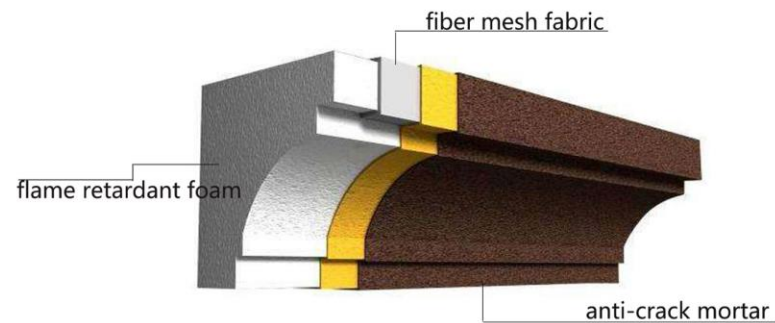

# What are eps lines?

eps line is a new type of exterior wall decoration material made of polystyrene as the main raw material. eps decorative lines can be fireproof and will not emit toxic substances, is environmental protection of high quality decorative building materials products. It is a new type of exterior wall decorative lines and components, more suitable for installation, in the exterior wall EPS, XPS insulation, can not only reflect the European classical, elegant decorative style, but also to ensure that the main building exterior wall does not appear cold, hot bridge effect. It has the advantages of convenient installation, economy and long durability.