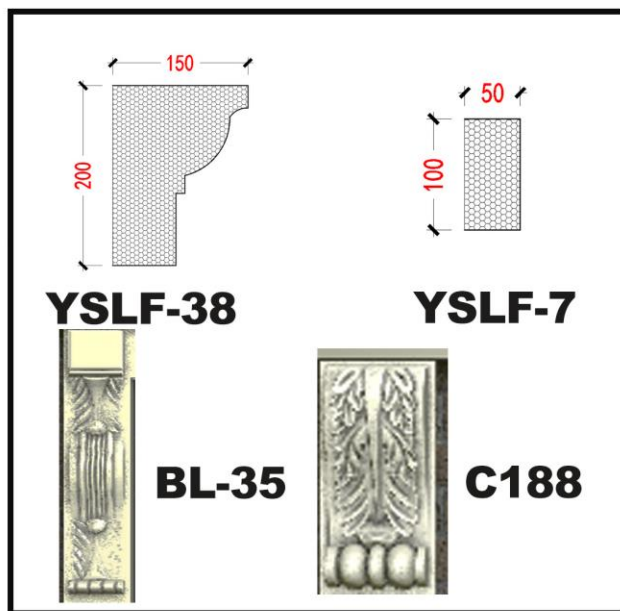

**BL-26**

**BL-27**

**BL-30**

**Foam ceramics**

**Polystyrene foam**

## **Two kind of carving materials**

**features:Light weight,easy to install,environmental protection and green building materials, flame retardant,solid products,long life,various styles,size can be customized**

**CT-22**

**CT-23**

**CT-24**

**YSLF-38**

**YSLF-21**

**C578**

**YSLF-38**

**YSLF-21**

**ZB074**

**ZZ-1**

**ZZ-2**

**ZZ-3**

**ZZ-4**

**ZZ-6**

**ZZ-7**

**ZZ-8**