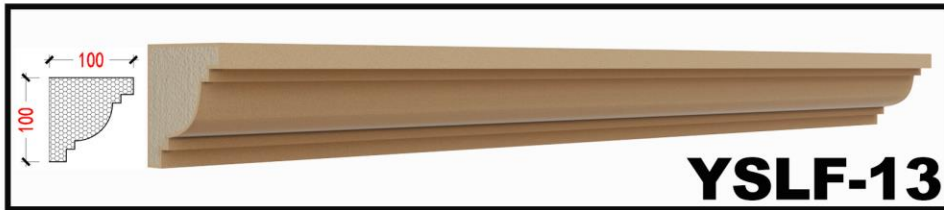

# What are eps lines?

eps line is a new type of exterior wall decoration material made of polystyrene as the main raw material. eps decorative lines can be fireproof and will not emit toxic substances, is environmental protection of high quality decorative building materials products. It is a new type of exterior wall decorative lines and components, more suitable for installation, in the exterior wall EPS, XPS insulation, can not only reflect the European classical, elegant decorative style, but also to ensure that the main building exterior wall does not appear cold, hot bridge effect. It has the advantages of convenient installation, economy and long durability.

## External decoration mouldings

corbel

corner post

roman column

cornice line

window cover trim line

decorative relief

**YSLF-41**

**YSLF-42**

**YSLF-43**

**YSLF-44**

**YSLF-45**

**YSLF-46**

**YSLF-47**

**YSLF-48**

**YSLF-49**