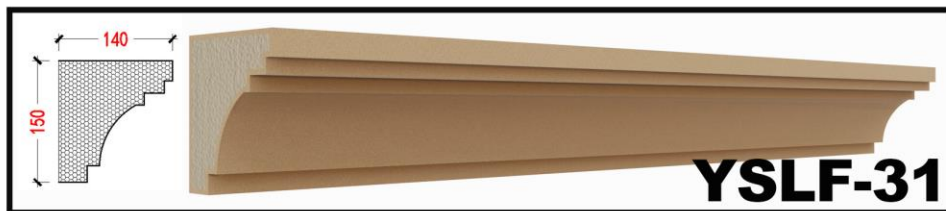

# What are eps lines?

eps line is a new type of exterior wall decoration material made of polystyrene as the main raw material. eps decorative lines can be fireproof and will not emit toxic substances, is environmental protection of high quality decorative building materials products. It is a new type of exterior wall decorative lines and components, more suitable for installation, in the exterior wall EPS, XPS insulation, can not only reflect the European classical, elegant decorative style, but also to ensure that the main building exterior wall does not appear cold, hot bridge effect. It has the advantages of convenient installation, economy and long durability.

## External decoration mouldings

corbel

corner post

roman column

cornice line

window cover trim line

decorative relief

**YSLF-41**

**YSLF-42**

**YSLF-43**

**YSLF-44**

**YSLF-45**

**YSLF-46**

**YSLF-47**

**YSLF-48**

**YSLF-49**