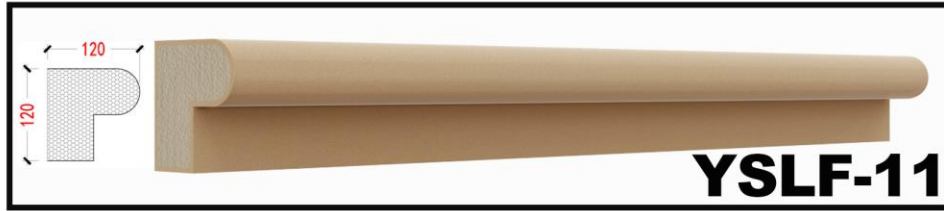

# What are eps lines?

eps line is a new type of exterior wall decoration material made of polystyrene as the main raw material. eps decorative lines can be fireproof and will not emit toxic substances, is environmental protection of high quality decorative building materials products. It is a new type of exterior wall decorative lines and components, more suitable for installation, in the exterior wall EPS, XPS insulation, can not only reflect the European classical, elegant decorative style, but also to ensure that the main building exterior wall does not appear cold, hot bridge effect. It has the advantages of convenient installation, economy and long durability.

## External decoration mouldings

corbel

corner post

roman column

cornice line

window cover trim line

decorative relief

**YSLF-41**

**YSLF-42**

**YSLF-43**

**YSLF-44**

**YSLF-45**

**YSLF-46**

**YSLF-47**

**YSLF-48**

**YSLF-49**