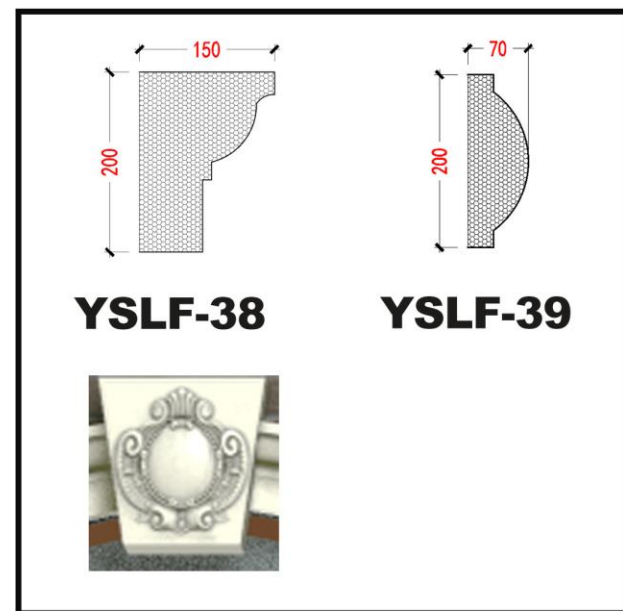

**BL-26**

**BL-27**

**BL-30**

**Foam ceramics**

**Polystyrene foam**

## **Two kind of carving materials**

**features:Light weight,easy to install,environmental protection and green building materials, flame retardant,solid products,long life,various styles,size can be customized**

**CT-22**

**CT-23**

**CT-24**

**YSLF-38**

**YSLF-21**

**C578**

**YSLF-38**

**YSLF-21**