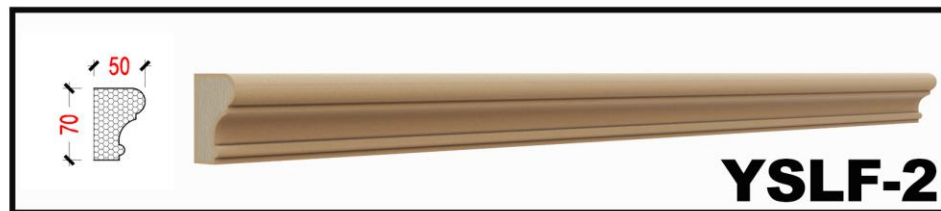

# What are eps lines?

eps line is a new type of exterior wall decoration material made of polystyrene as the main raw material. eps decorative lines can be fireproof and will not emit toxic substances, is environmental protection of high quality decorative building materials products. It is a new type of exterior wall decorative lines and components, more suitable for installation, in the exterior wall EPS, XPS insulation, can not only reflect the European classical, elegant decorative style, but also to ensure that the main building exterior wall does not appear cold, hot bridge effect. It has the advantages of convenient installation, economy and long durability.

## External decoration mouldings

corbel

corner post

roman column

cornice line

window cover trim line

decorative relief

**YSLF-41**

**YSLF-42**

**YSLF-43**

**YSLF-44**

**YSLF-45**

**YSLF-46**

**YSLF-47**

**YSLF-48**

**YSLF-49**