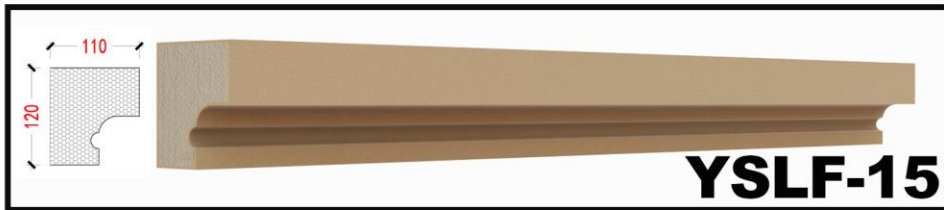

# What are eps lines?

eps line is a new type of exterior wall decoration material made of polystyrene as the main raw material. eps decorative lines can be fireproof and will not emit toxic substances, is environmental protection of high quality decorative building materials products. It is a new type of exterior wall decorative lines and components, more suitable for installation, in the exterior wall EPS, XPS insulation, can not only reflect the European classical, elegant decorative style, but also to ensure that the main building exterior wall does not appear cold, hot bridge effect. It has the advantages of convenient installation, economy and long durability.

## External decoration mouldings

corbel

corner post

roman column

cornice line

window cover trim line

decorative relief

**YSLF-41**

**YSLF-42**

**YSLF-43**

**YSLF-44**

**YSLF-45**

**YSLF-46**

**YSLF-47**

**YSLF-48**

**YSLF-49**