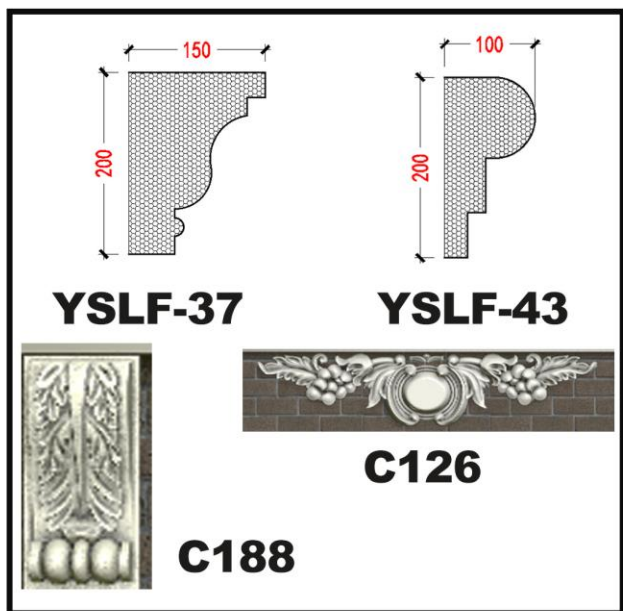

**BL-26**

**BL-27**

**BL-30**

**Foam ceramics**

**Polystyrene foam**

## **Two kind of carving materials**

**features:Light weight,easy to install,environmental protection and green building materials, flame retardant,solid products,long life,various styles,size can be customized**

**CT-22**

**CT-23**

**CT-24**

**YSLF-38**

**YSLF-21**

**C578**

**YSLF-38**

**YSLF-21**

**ZB074**

**ZZ-1**

**ZZ-2**

**ZZ-3**

**ZZ-4**

**ZZ-6**

**ZZ-7**

**ZZ-8**