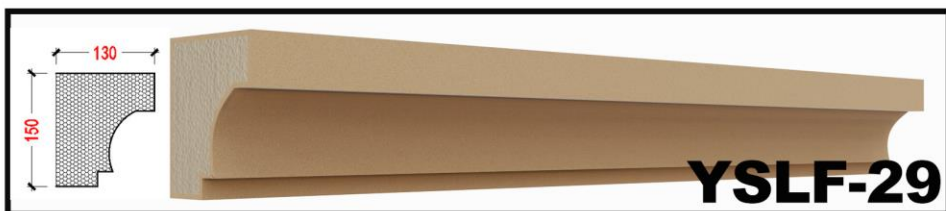

# What are eps lines?

eps line is a new type of exterior wall decoration material made of polystyrene as the main raw material. eps decorative lines can be fireproof and will not emit toxic substances, is environmental protection of high quality decorative building materials products. It is a new type of exterior wall decorative lines and components, more suitable for installation, in the exterior wall EPS, XPS insulation, can not only reflect the European classical, elegant decorative style, but also to ensure that the main building exterior wall does not appear cold, hot bridge effect. It has the advantages of convenient installation, economy and long durability.

## External decoration mouldings

corbel

corner post

roman column

cornice line

window cover trim line

decorative relief

**YSLF-41**

**YSLF-42**

**YSLF-43**

**YSLF-44**

**YSLF-45**

**YSLF-46**

**YSLF-47**

**YSLF-48**

**YSLF-49**